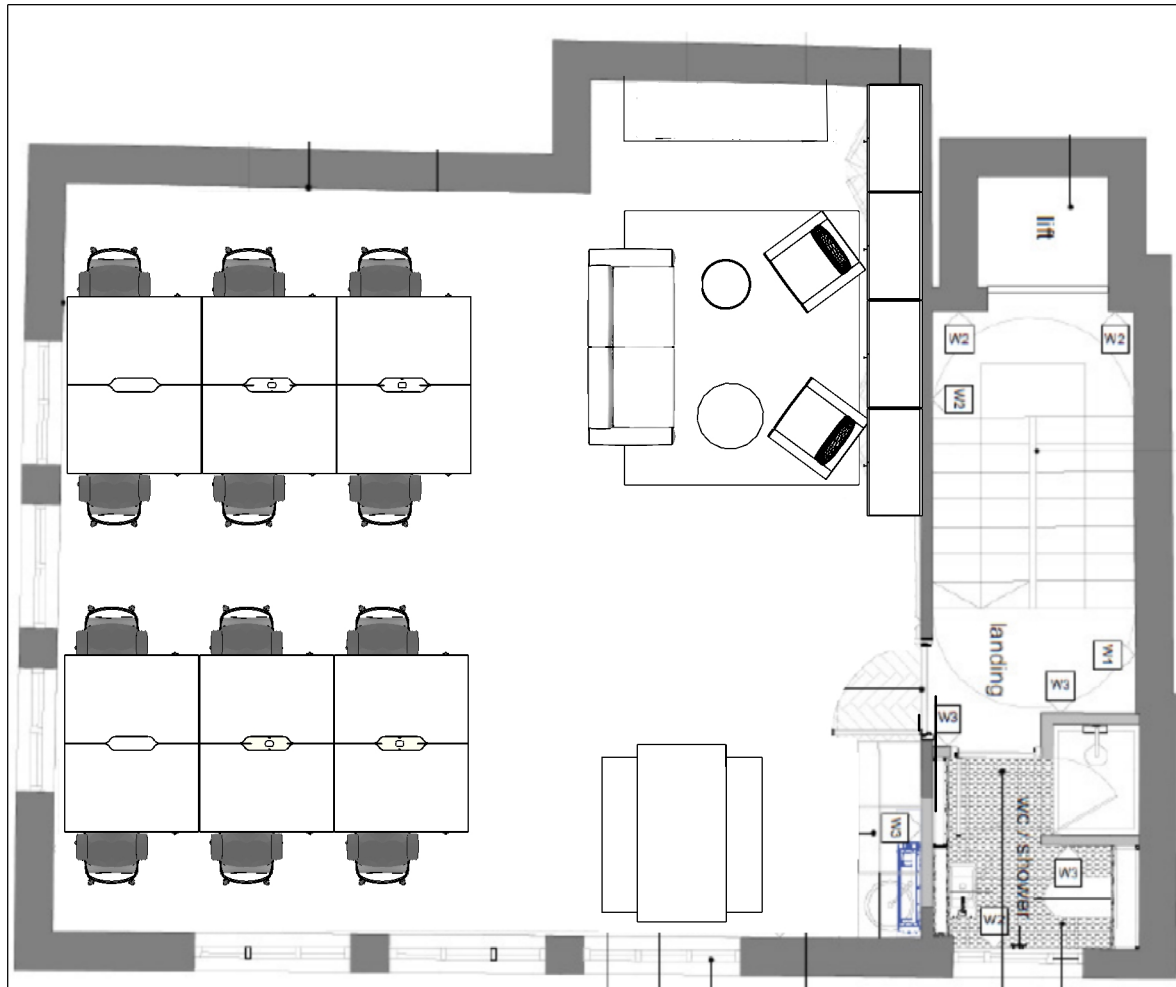

Open plan 12 workstations: 1200mm x 800mm

Project / Address

1-3 Charlotte Street
London
W1K 5SG

Drawn **Checked**
AB JA

Drawing No.
A.01OL - Furniture Location Plan

Design and planning by
Andrews Office Furniture.