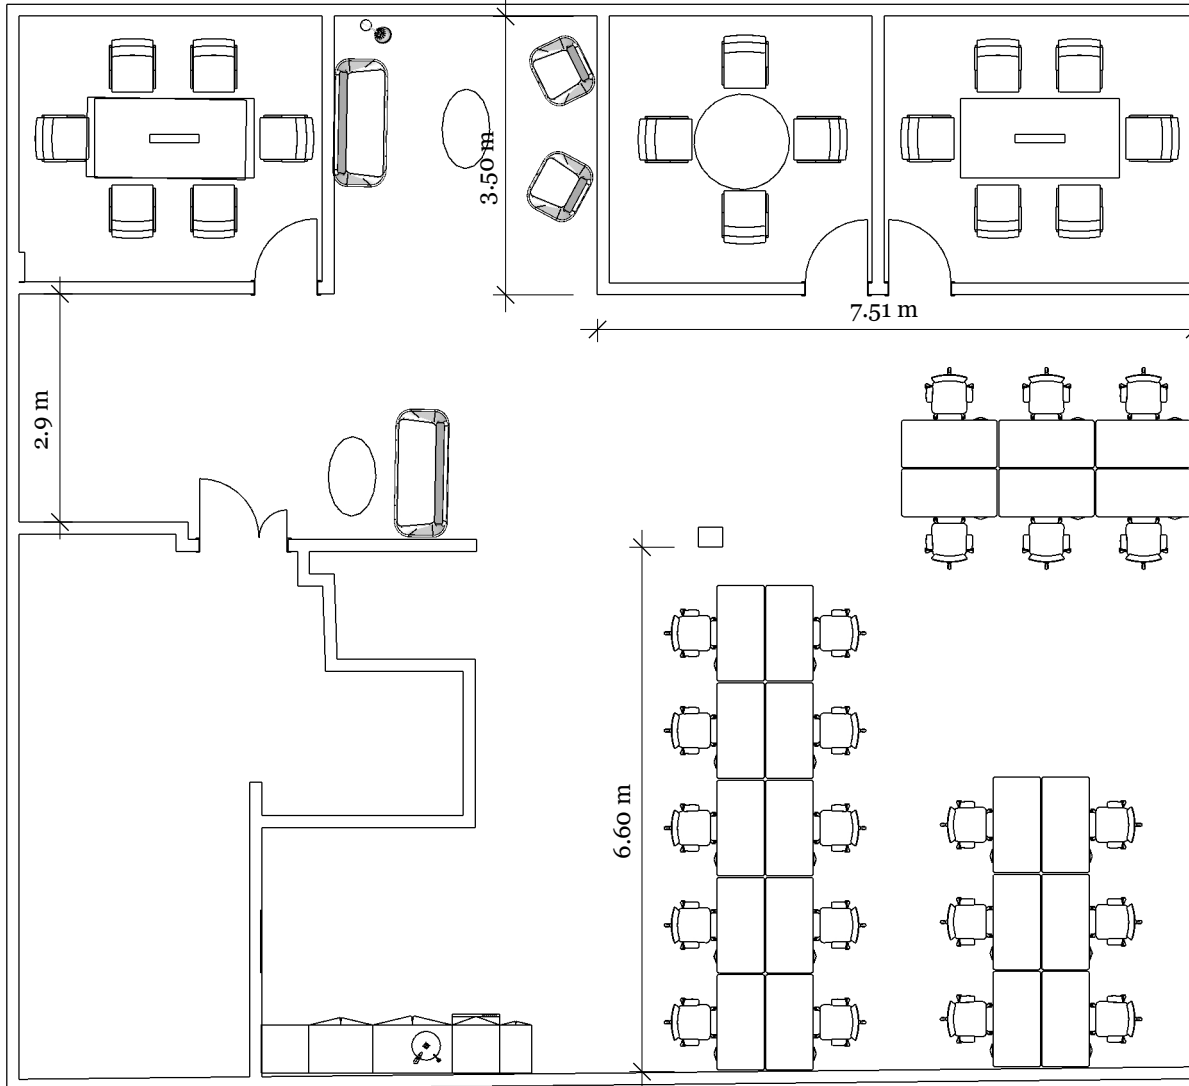

Situu

Curtain Road
London

Situu Project Documentation

Furniture Location Plan

Ref: OS27072020AB

Date: 27.07.2020

Version: 1.00

Open plan 22 workstations: 1200mm x 600mm

Project / Address

Situu
Curtain Road
London

Drawn **Checked**
AB JA

Drawing No.
A.01OL - Furniture Location Plan

Design and planning by
Andrews Office Furniture.

Contact:
020 7253 5080
oldstreet@andrewsofficefurniture.com
andrewsofficefurniture.com