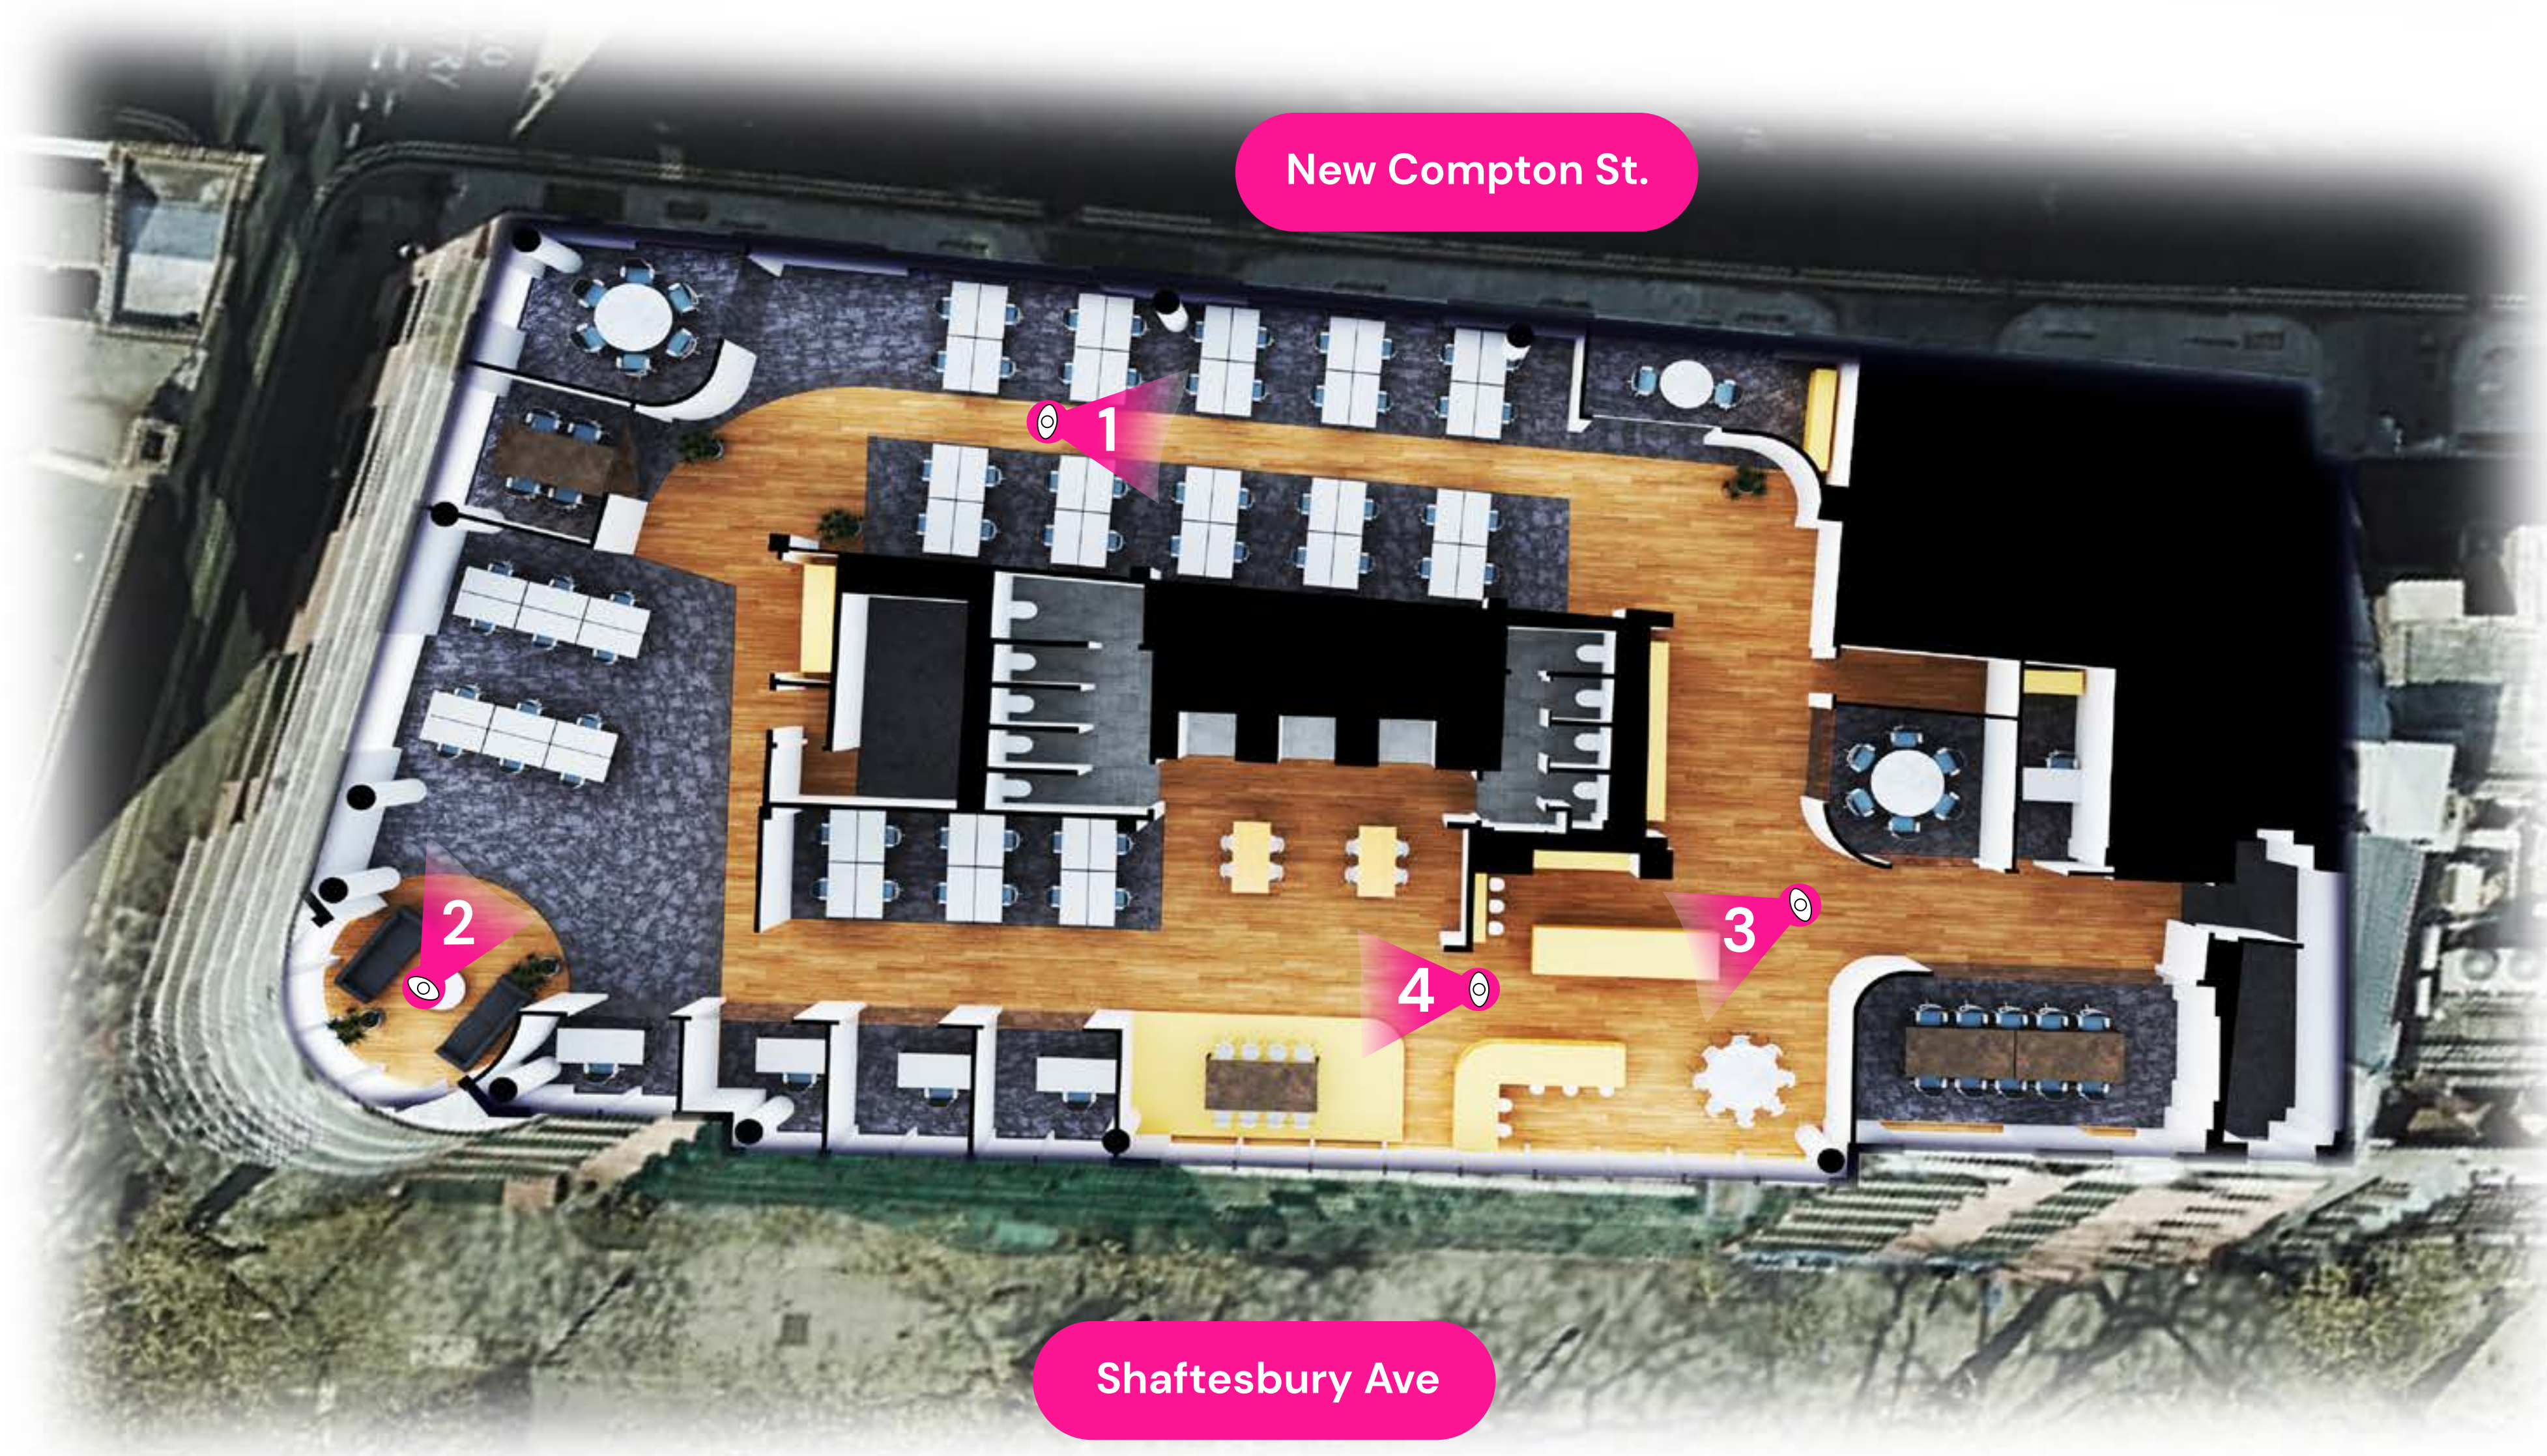

151 Shaftesbury / 3rd Floor / 6,609 Sq Ft

Facilities

- 60+ Work stations
- 4+ Agile desks
- 5 Executive offices
- 5 Meeting rooms
- Large staff break out area
- Corner lounge with view

3D Views **Click to view link*

1. General work stations
2. Lounge
3. Staff break out
4. Agile Collaboration

**Conceptual plan. For discussion purposes only.*