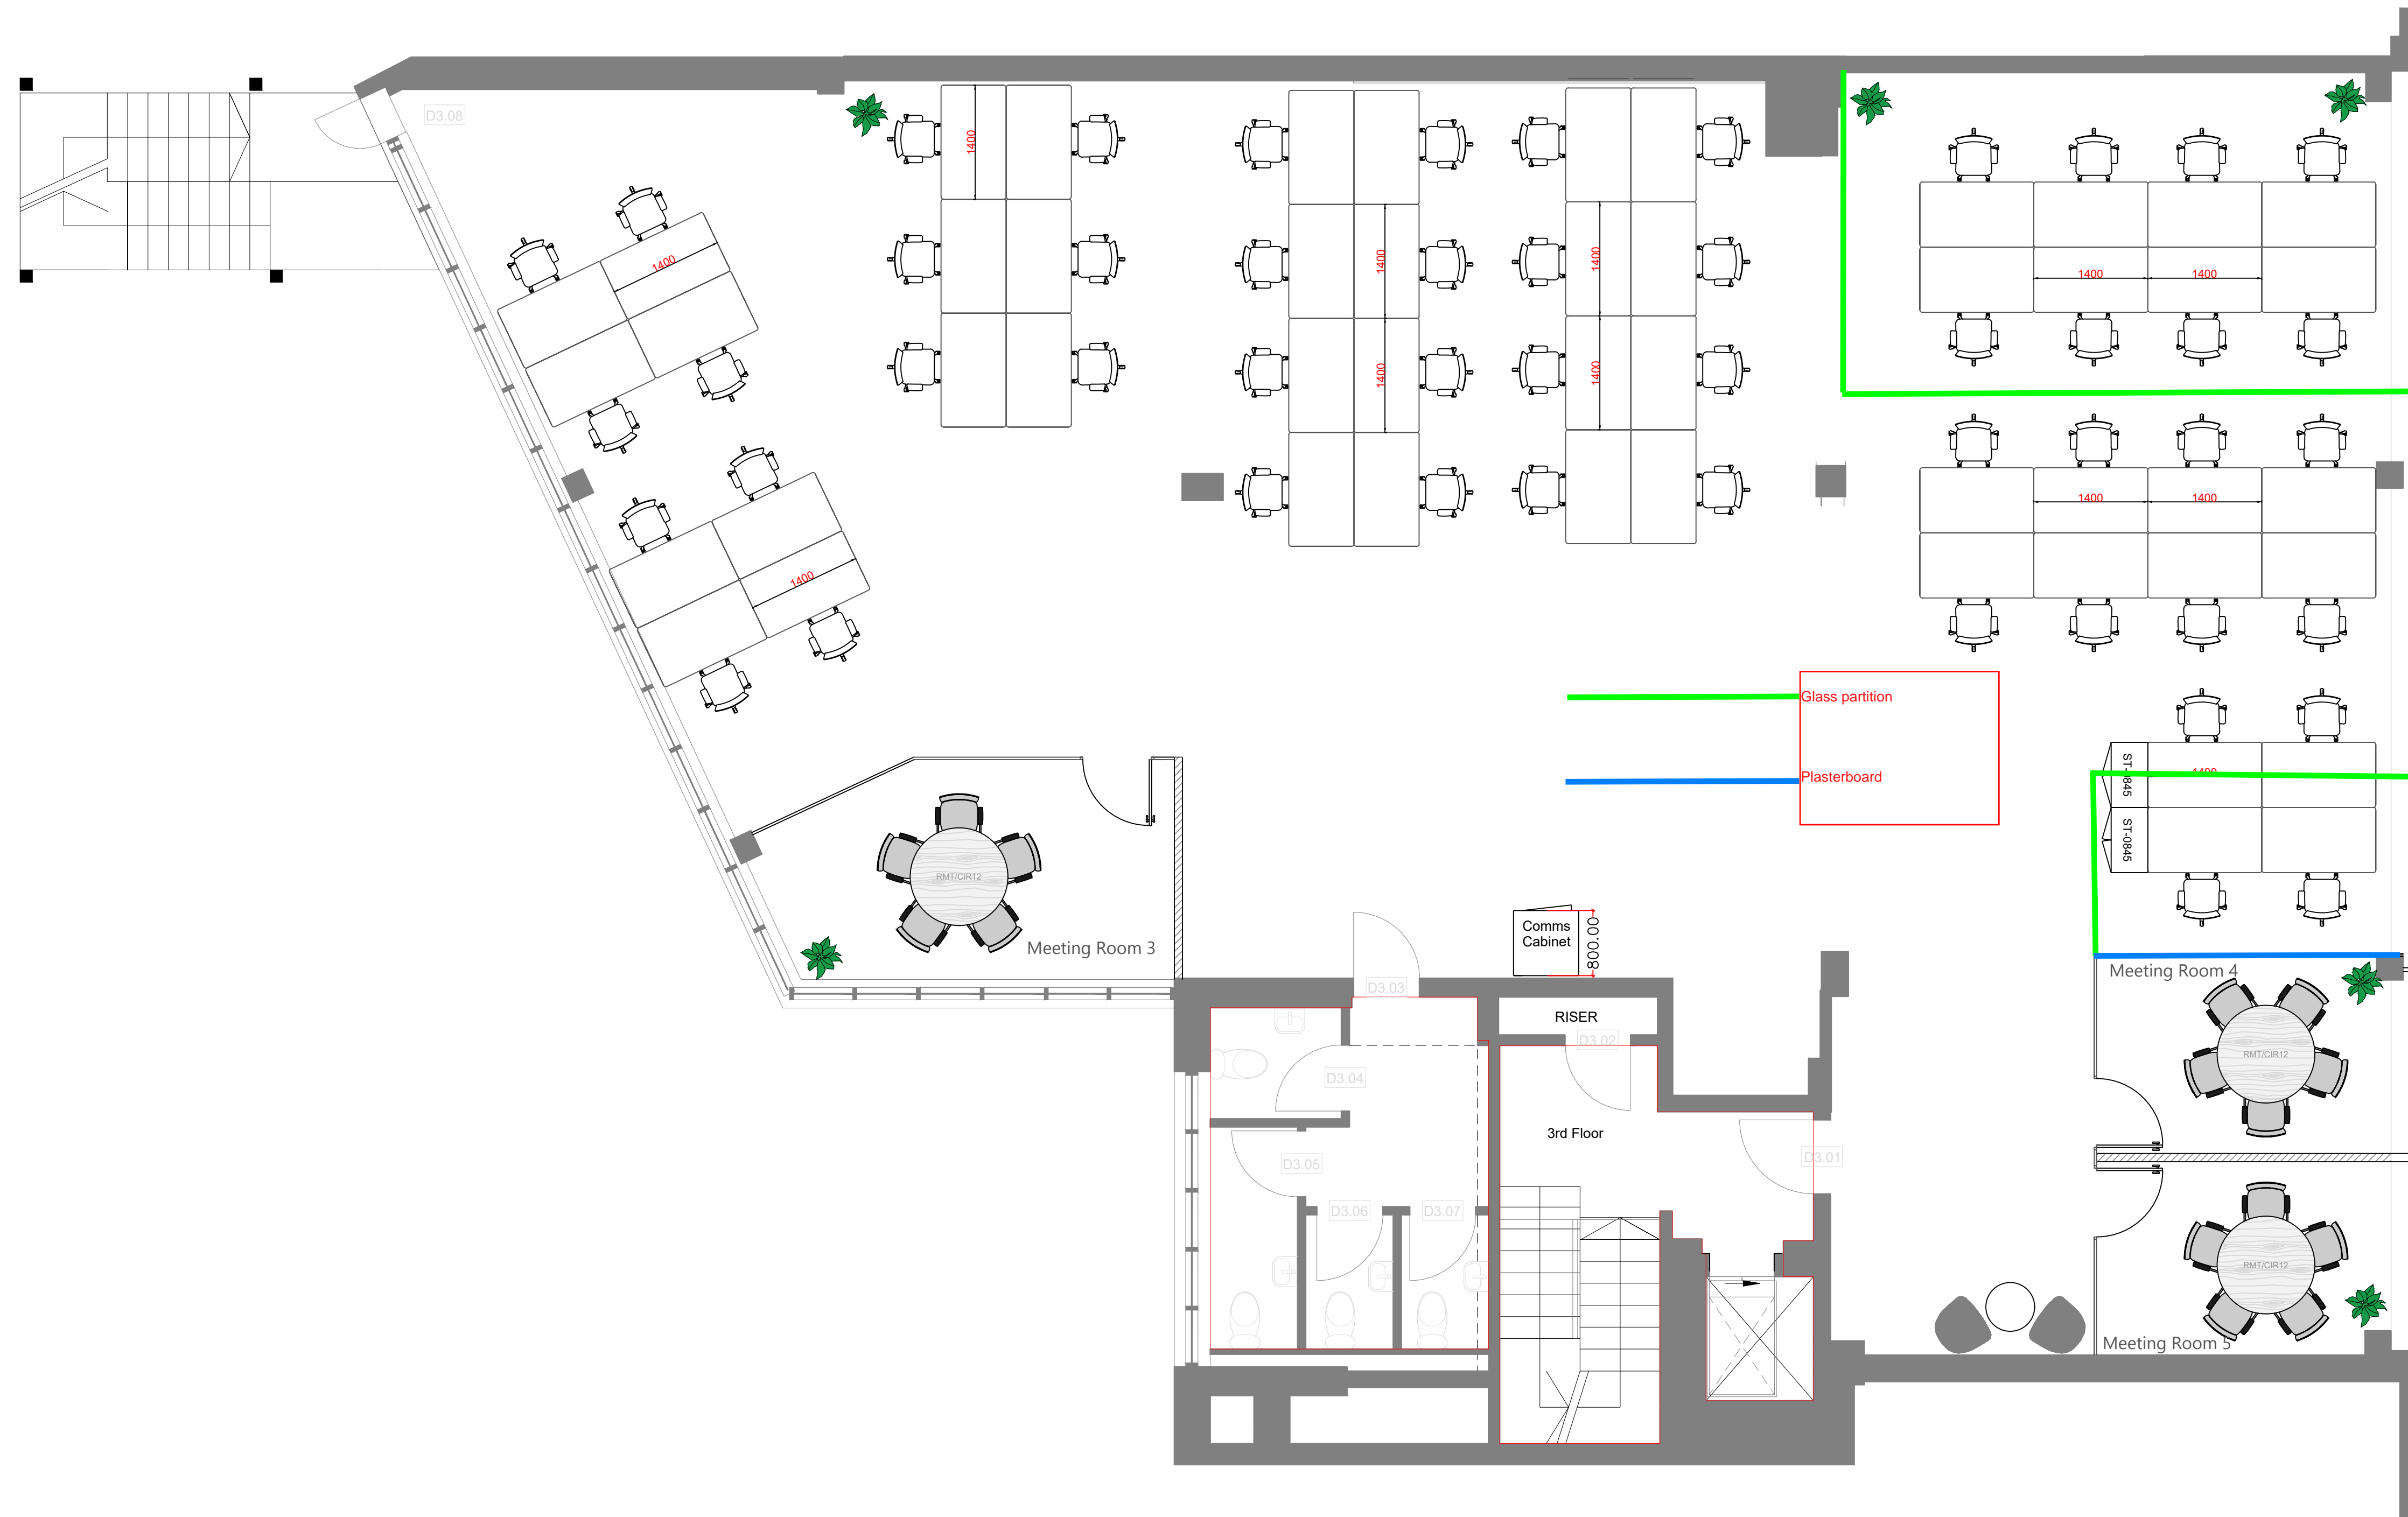

Proposed Arrangement - 3rd Floor - Rev 1.40

scale: 1:50@A1

Revision 1.40

1, Comms cabinet location added

Headcount

Open Plan (1400 workstations):	50
Floor Total:	50

Indicative design and planning by:
STOICA Office Interiors.