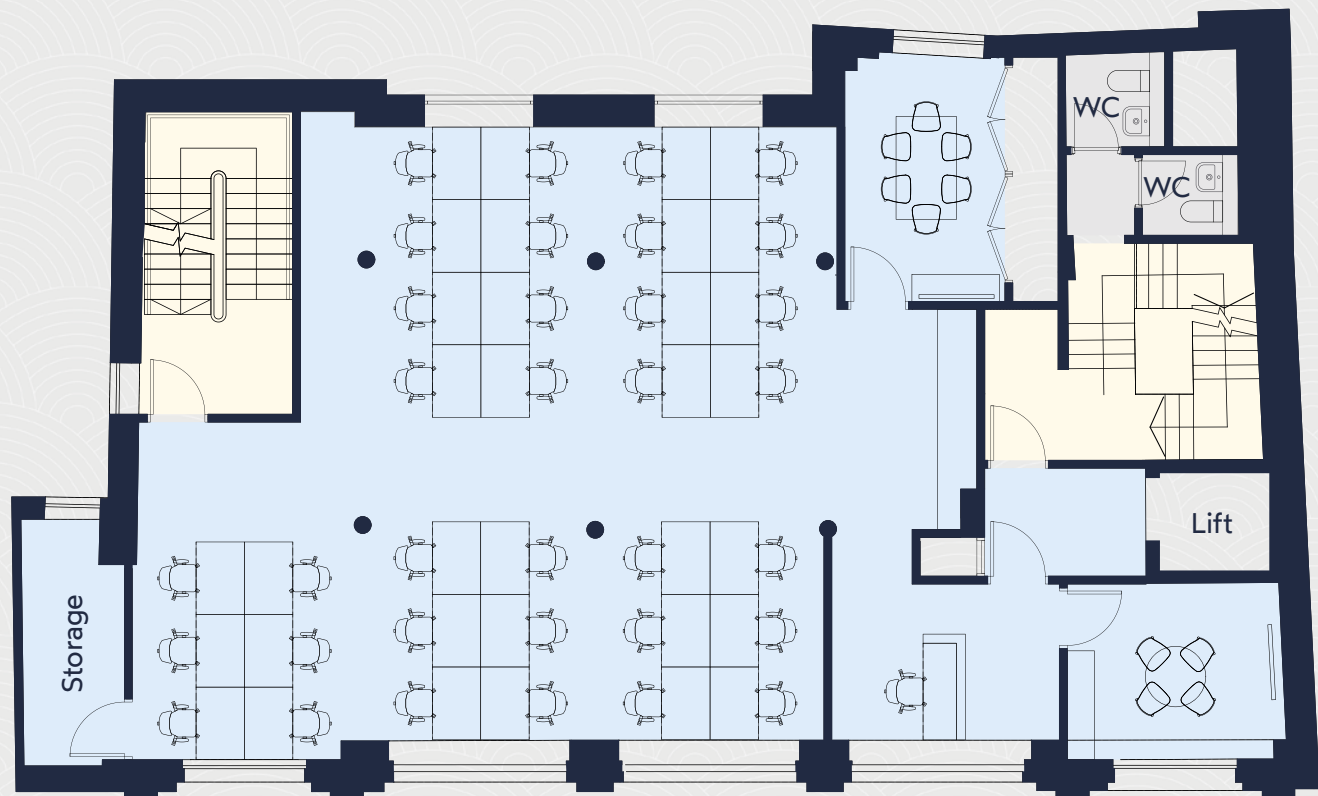

## SECOND FLOOR

1,780 sq ft / 165 sq m

- Up to 40 Workstations
- Options for Reception Area, Meeting Rooms and Breakout spaces
- Dedicated Kitchen

## SECOND FLOOR

C O P T H A L L A V E N U E