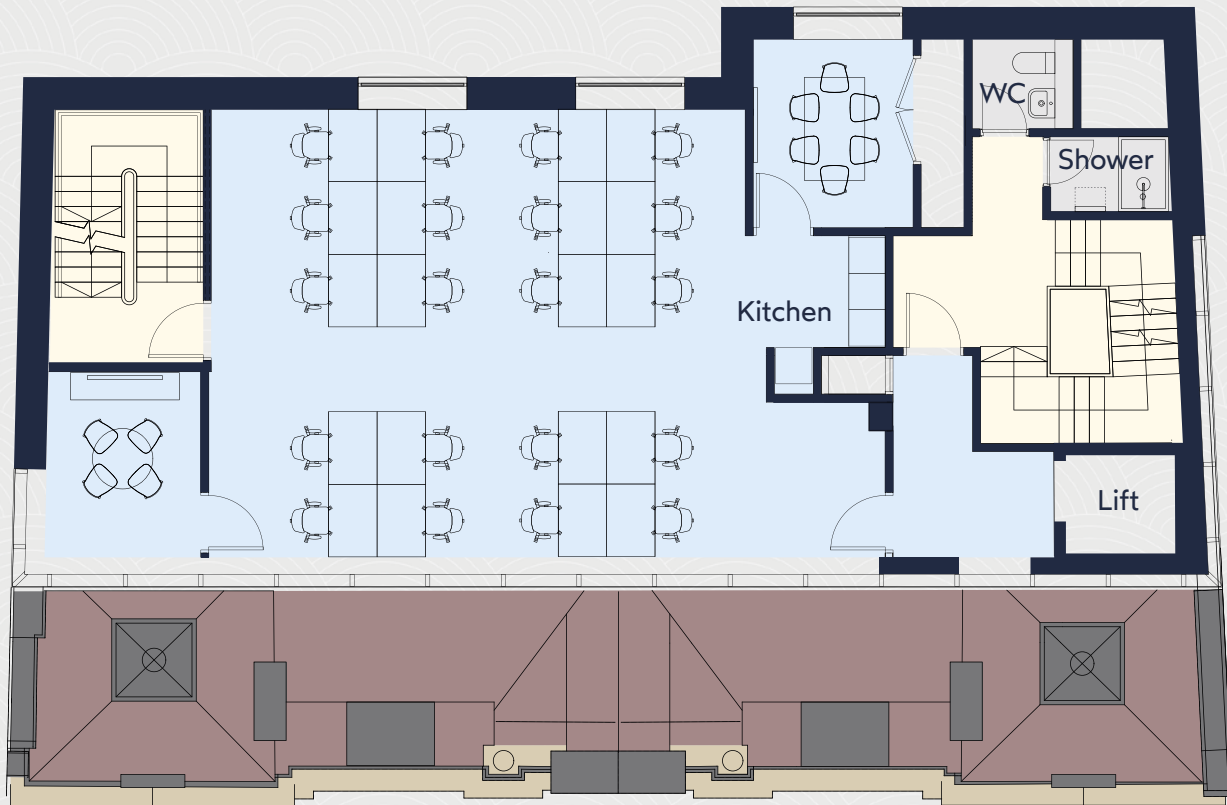

C O P T H A L L H O U S E

SIXTH FLOOR

1,213 sq ft / 113 sq m

- Up to 32 Workstations
- Options for Reception Area, Meeting Rooms and Breakout spaces
- Dedicated Kitchen

SIXTH FLOOR

C O P T H A L L A V E N U E