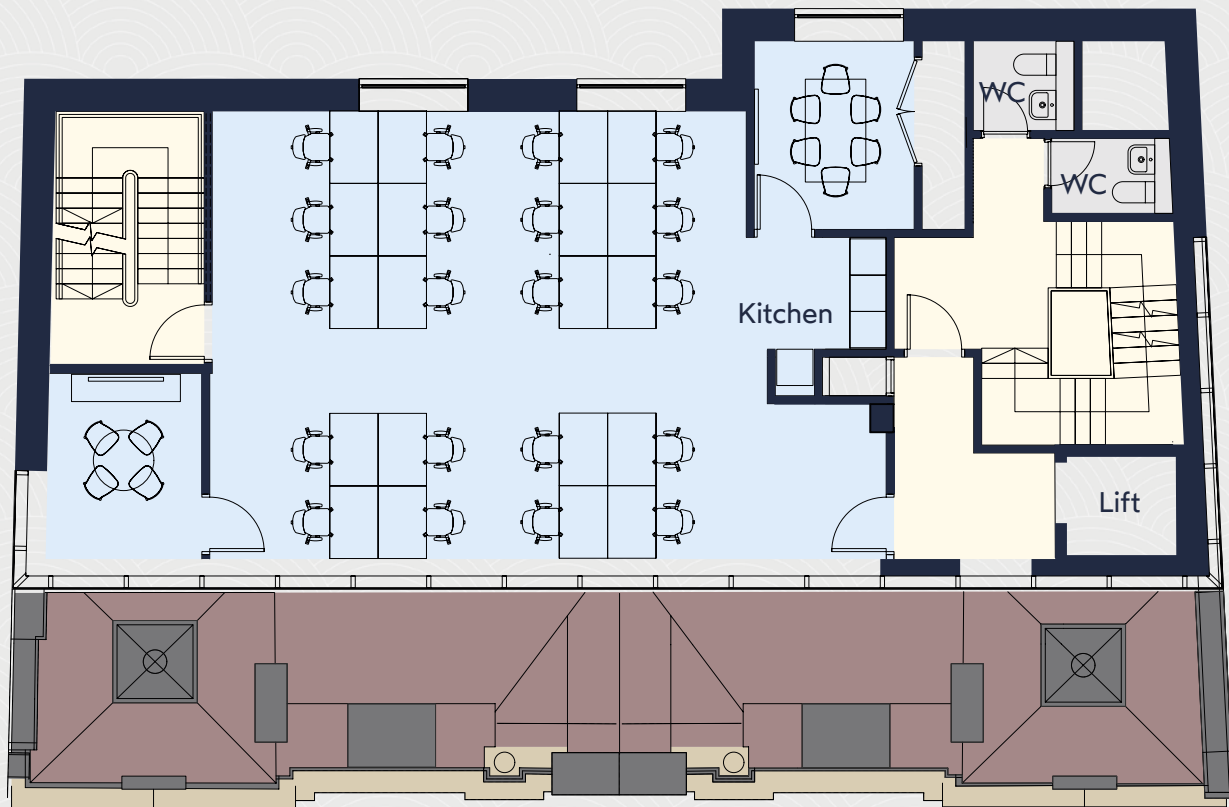

COPTHALL HOUSE

SEVENTH FLOOR

1,213 sq ft / 113 sq m

- Up to 32 Workstations
- Options for Reception Area, Meeting Rooms and Breakout spaces
- Dedicated Kitchen

SEVENTH FLOOR

COPTHALL AVENUE