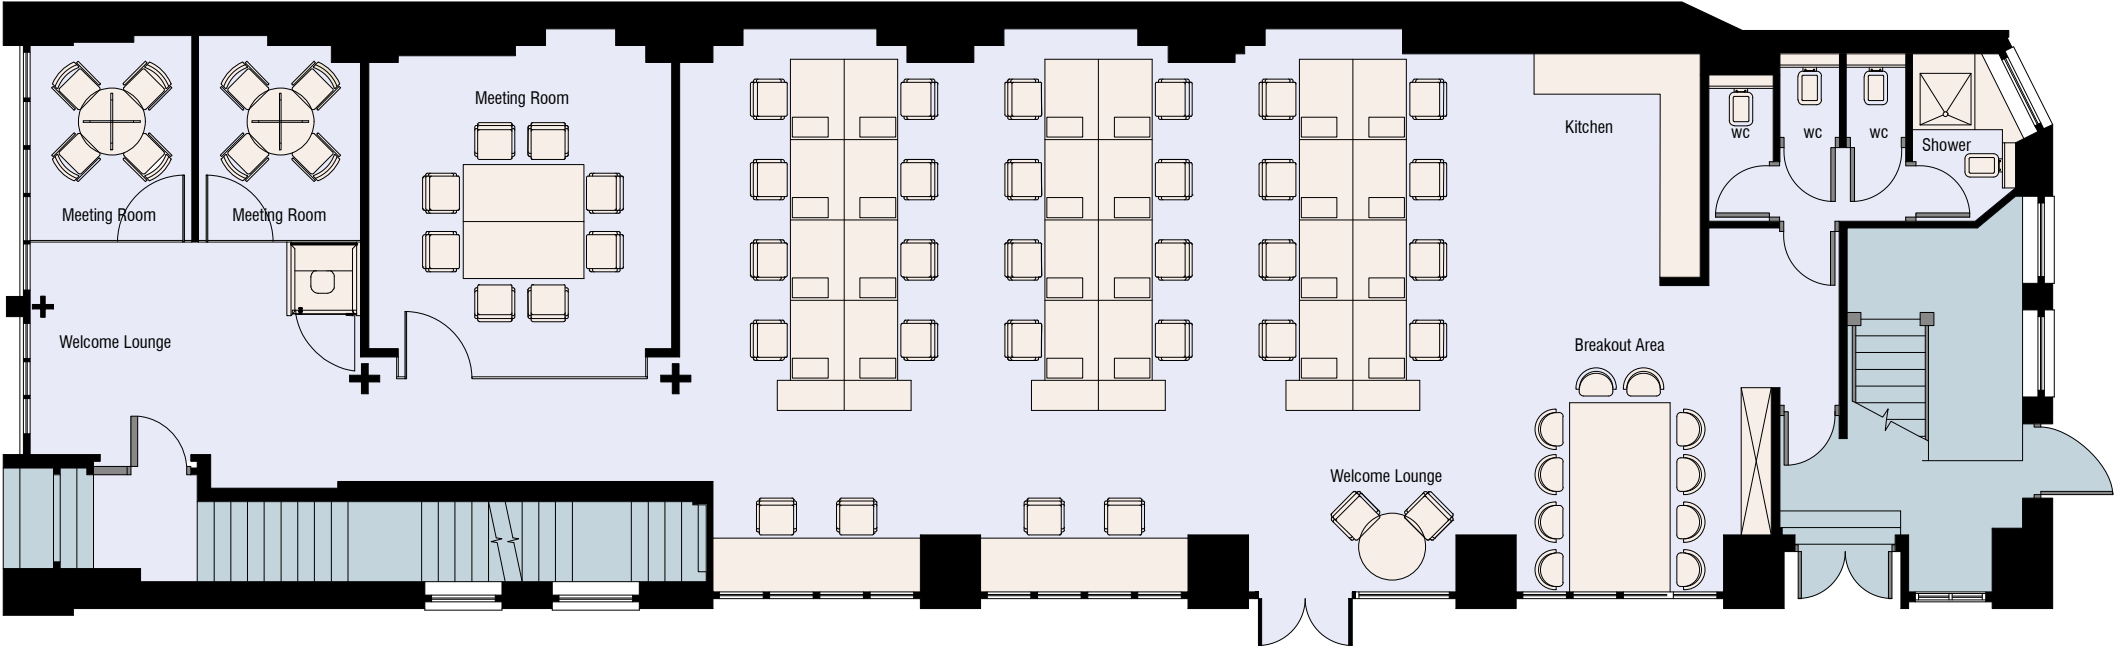

44 - 46 SCRUTTON STREET

The Workspace	
Desks	28
Welcome Lounge	2
8 Persons Meeting Room	1
4 Person Meeting Room	2
Phone Pods	1
Breakout Area	1
WCs	4
Showers	1