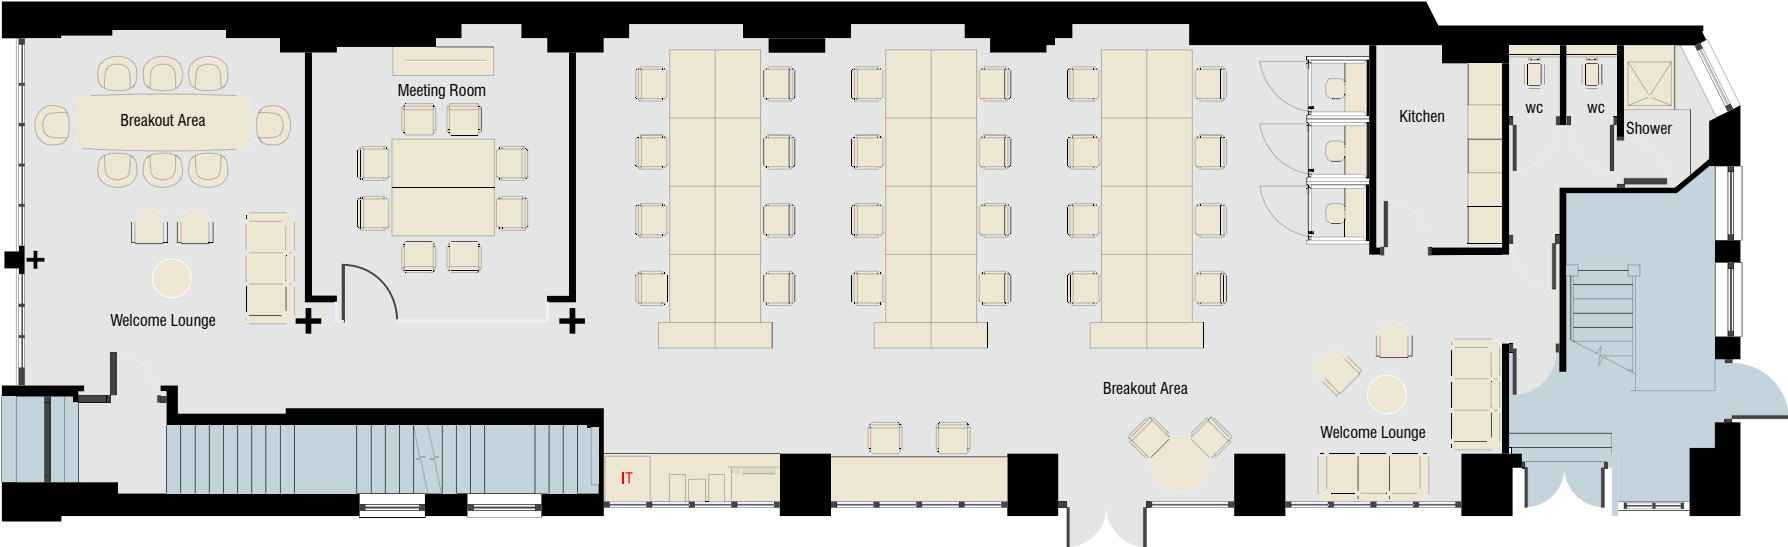

44 - 46 SCRUTTON STREET

The Workspace

Desks	26
Welcome Lounge	2
8 Persons Meeting Room	1
Phone Pods	3
Breakout Areas	2
WCs	2
Showers	1
Kitchen	1